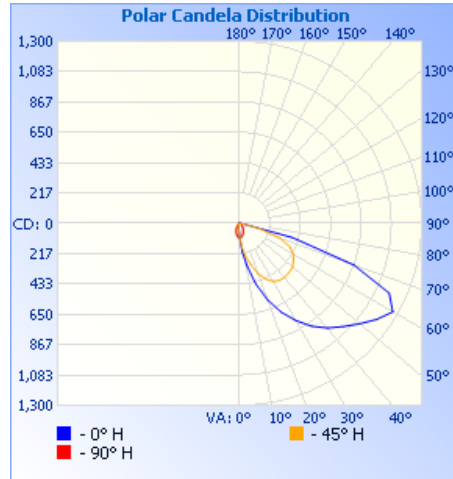

Photometry

OPTICAL DISTRIBUTION

lumen output	963 lm @ 4000K
power consumption	43W

	Illuminance at a Distance	
	Center Beam fc	Beam Width
1.7R	34.5 fc	1.6 ft 1.9 ft
3.3R	9.16 fc	3.1 ft 3.6 ft
5.0R	3.99 fc	4.7 ft 5.4 ft
6.7R	2.22 fc	6.3 ft 7.3 ft
8.3R	1.45 fc	7.8 ft 9.0 ft
10.0R	1.00 fc	9.4 ft 10.9 ft

■ Vert. Spread: 50.3°
■ Horiz. Spread: 57.1°

iti illuminations testing laboratory : Report #1090

Due to continuous development and improvements, specifications are subject to change without notice. FC Lighting reserves the right to change lab test details or specifications without notice. Product use certifies agreement to FC Lighting terms and conditions.