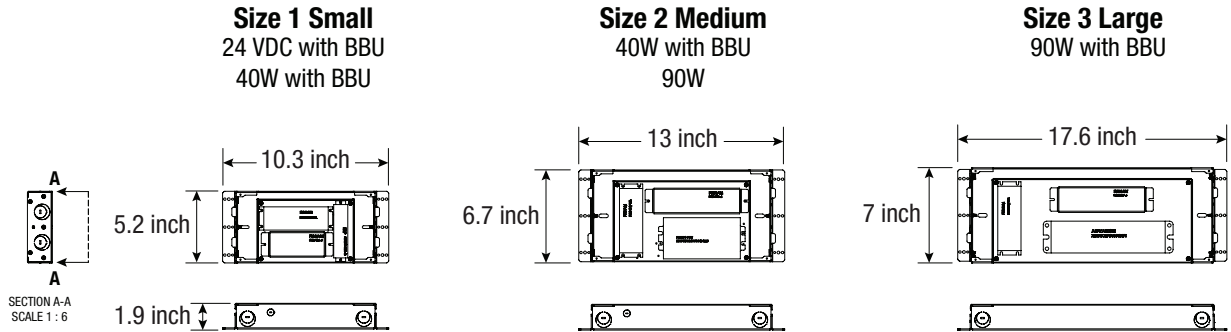

Battery Back-Ups

BBUR — Battery Backup & LED Driver Remote (Indoor), IP20, IK08, NEMA 1, 0 to 48 °C (32 to 118 °F), 30 feet Maximum Distance with 12 AWG (with UNV Option Only)