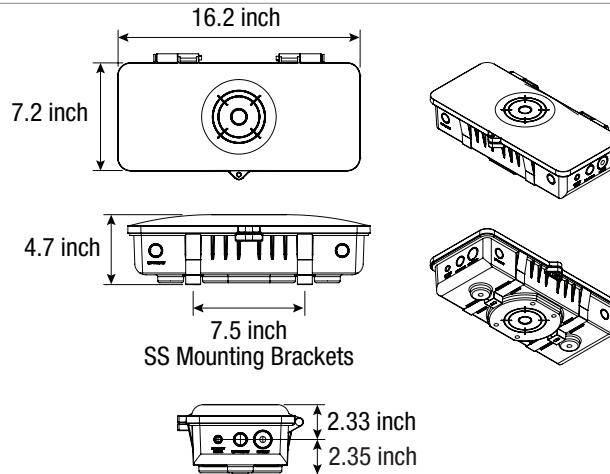

BBUX — Battery Backup & LED Driver Remote (Outdoor), IP67, IK10, NEMA 4X, -20 to 55 °C (-4 to 131 °F), 30 feet Maximum Distance with 12AWG (with UNV Option Only)